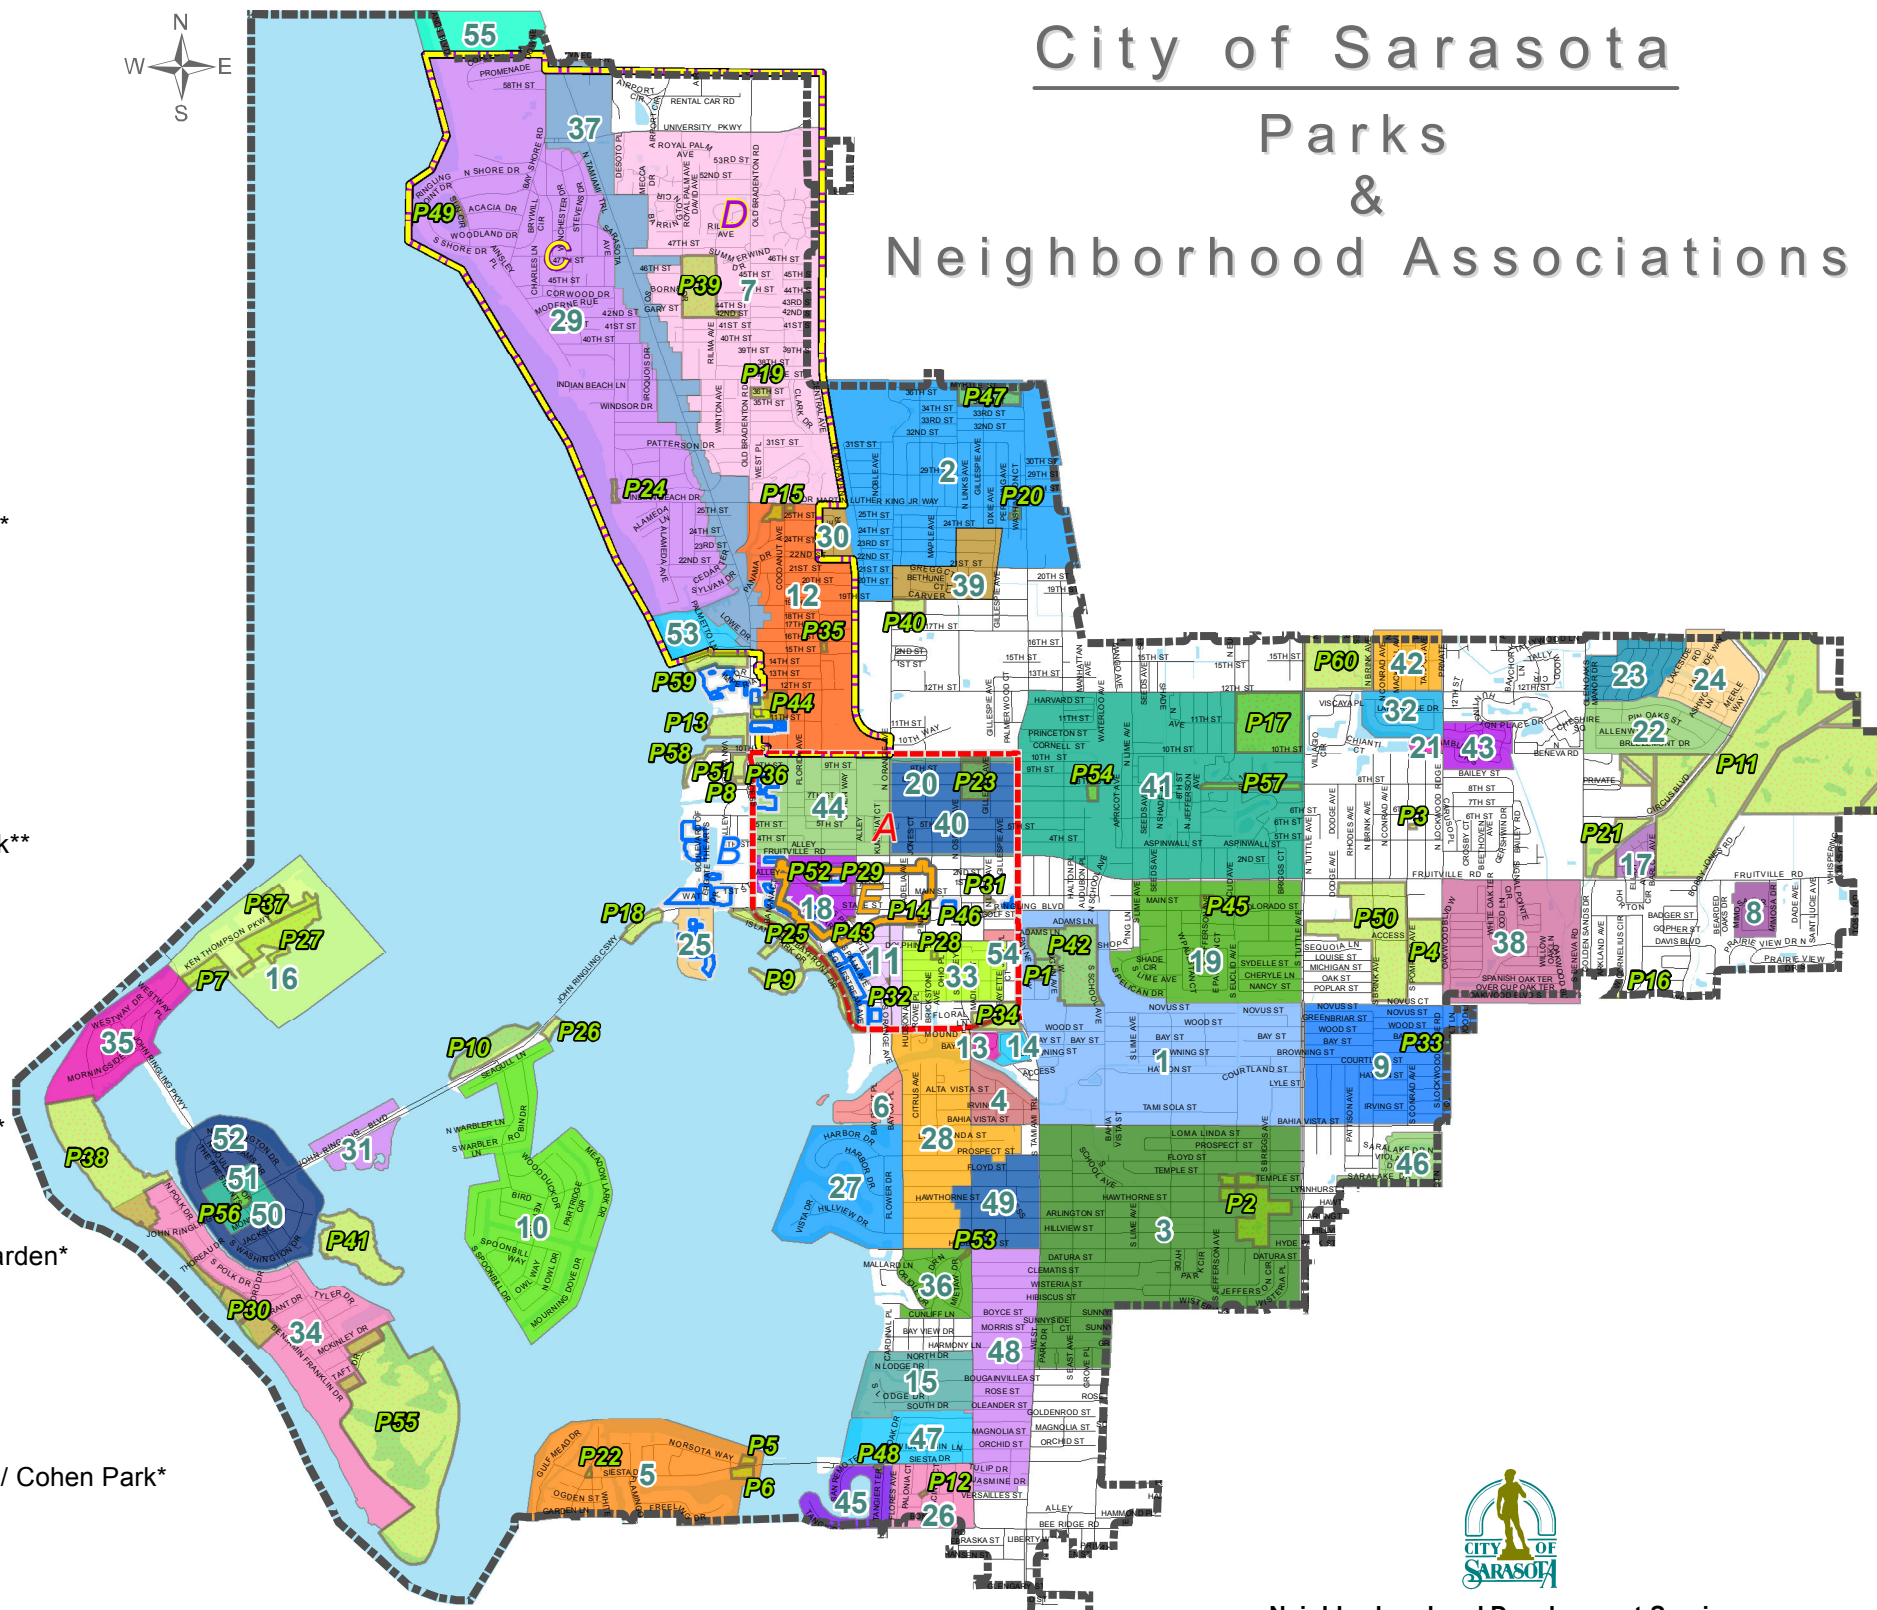

City Owned & Maintained *
City Owned / County Maintained **
City Owned / City & County Maintained ***
County Owned & Maintained ****

City of Sarasota Parks & Neighborhood Associations

Neighborhood and Development Services
&
Information Technology
12/22/2014

Neighborhood Associations

- 1, Alta Vista
- 2, Amaryllis Park
- 3, Arlington Park
- 4, Avondale
- 5, Bay Island / Siesta
- 6, Bay Point Park
- 7, Bayou Oaks
- 8, Beechwood Estates
- 9, Bellevue Terrace
- 10, Bird Key
- 11, Burns Square
- 12, Central Cocanut
- 13, Central Park I
- 14, Central Park II
- 15, Cherokee Park
- 16, City Island Leaseholders
- 17, Fairway Oaks
- 18, Five Points
- 19, Gardens of Ringling Park
- 20, Gillespie Park, Inc.
- 21, Glen Elyn
- 22, Glen Oaks Estates
- 23, Glen Oaks Manor
- 24, Glen Oaks Ridge
- 25, Golden Gate Point
- 26, Granada
- 27, Harbor Acres
- 28, Hudson Bayou
- 29, Indian Beach / Sapphire Shores
- 30, Janie's Garden - SHARO
- 31, John Ringling
- 32, Lake Ridge
- 33, Laurel Park
- 34, Lido Key
- 35, Lido Shores
- 36, McClellan Park
- 37, North Trail Alliance
- 38, Oakwood Manor
- 39, Orange Ave/Courts/Bertha Mitchell - SHARO
- 40, Original Gillespie Park
- 41, Park East
- 42, Poinsettia Park
- 43, Ramblewood
- 44, Rosemary District
- 45, San Remo
- 46, Saralake
- 47, Shoreland Woods
- 48, South Poinsettia Park
- 49, Southside Village
- 50, St. Armands Circle, Inc. (Merchants)
- 51, St. Armands Commercial Landowners
- 52, St. Armands Residents, Inc.
- 53, Tahiti Park
- 54, Towles Court Artists
- 55, Uplands
- A, Downtown Sarasota Alliance
- B, Downtown Sarasota Condo Association
- C, North Trail Neighborhood Alliance
- D, North Trail Redevelopment Partnership
- E, Sarasota Downtown Merchants Association

This map is for informational purposes only. Exact park and neighborhood association boundaries should be verified through City and Neighborhood Association records.